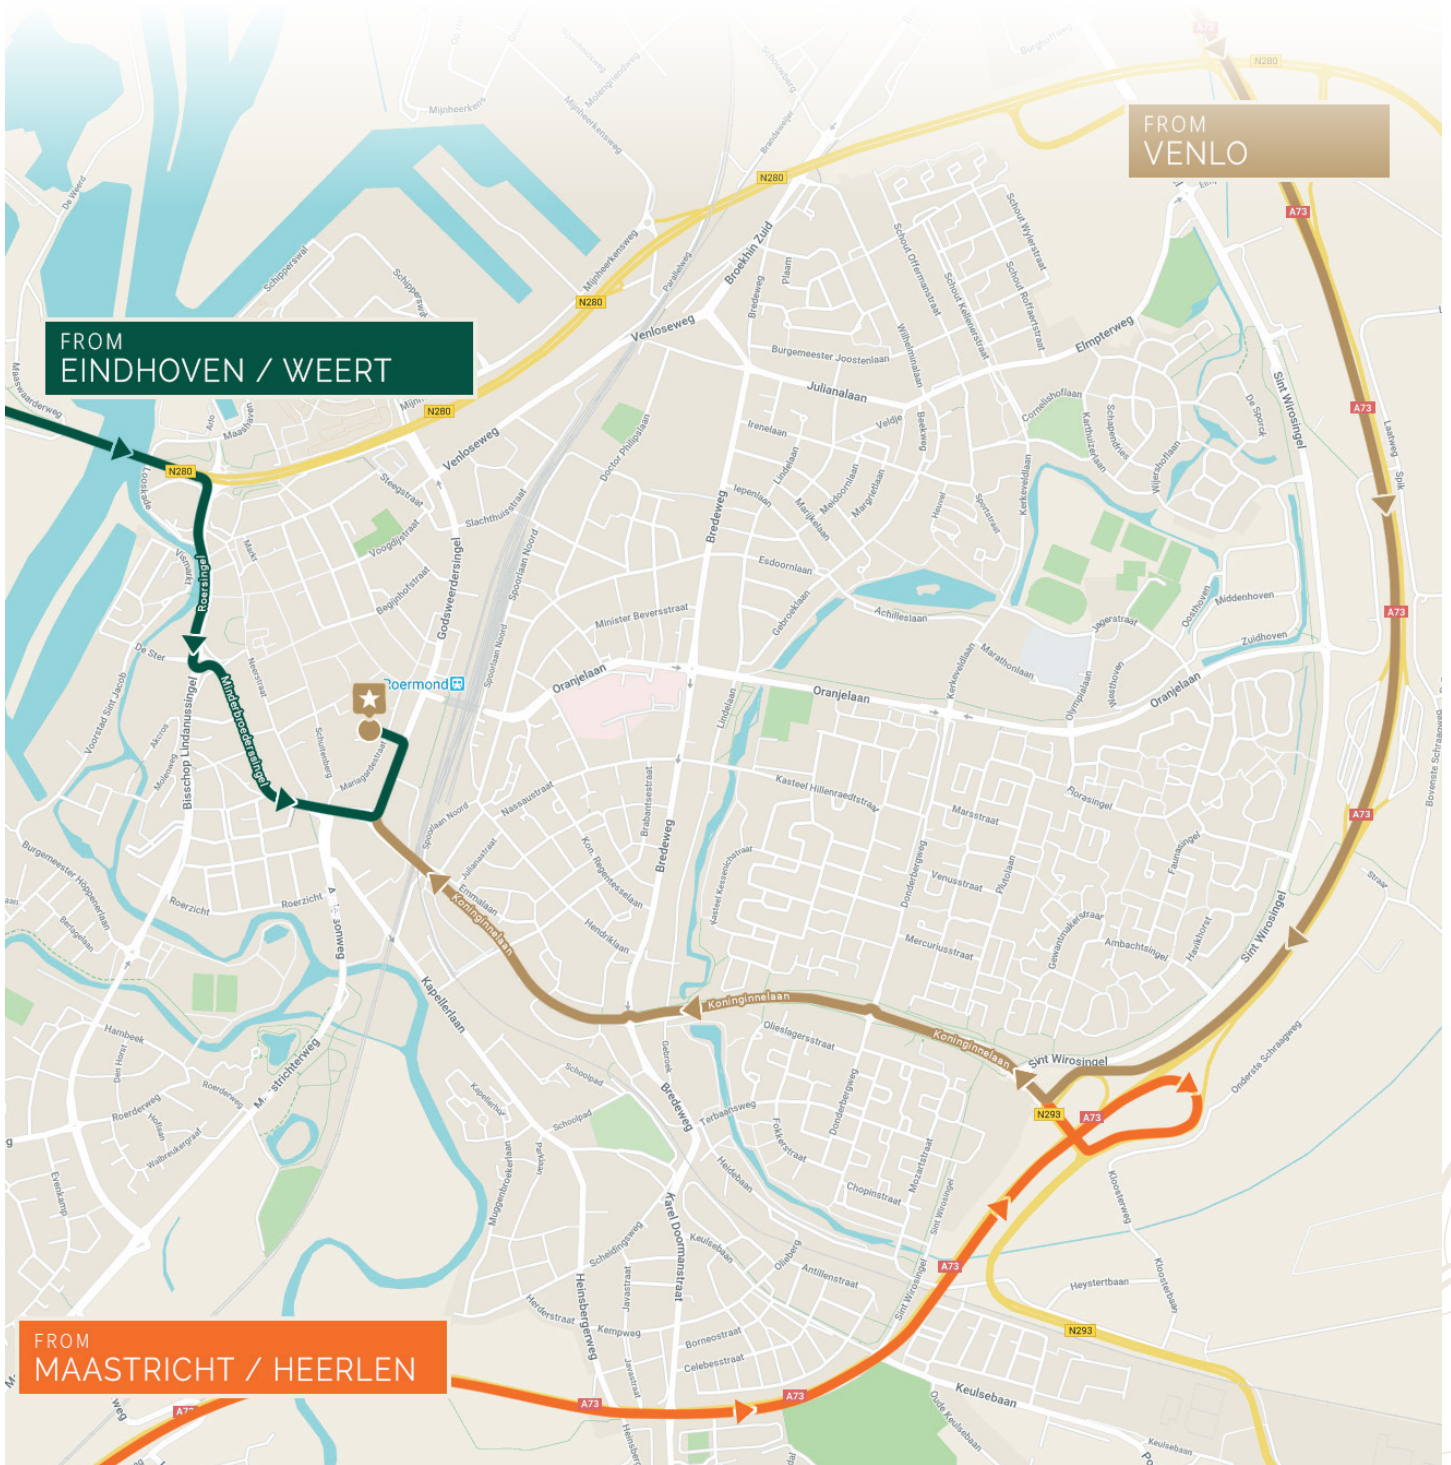

ROUTE BESCHRIJVING

DIRECTIONS • WEGBESCHREIBUNG

DIRECTIONS

ENGLISH

Navigation

If you want to reach our hotel via navigation please enter "Achter de Oranjerie" as your destination.

DIRECTIONS

ENGLISH

Navigation

If you want to reach our hotel via navigation please enter "Achter de Oranjerie" as your destination.

FROM MAASTRICHT / HEERLEN

-  Take the A73 towards Roermond.
-  Take exit 20-Roermond-Oost for the N293 towards Roermond-Oost/Herkenbosch/Melick.
-  Use the right lane to turn right onto the Koninginnelaan/N293
-  Continue on Koninginnelaan for 2,1 kilometers. Go straight at the two roundabouts.
-  Turn right onto the Willem II Singel.
-  Turn left onto the Sint Cornelisstraat
-  Continue onto 'Achter de Oranjerie'.
-  You have reached your destination.

Achter de Oranjerie
6041 JX Roermond

FROM VENLO / GERMANY

-  Take the A73 towards Roermond/Maastricht.
-  Take exit 20-Roermond-Oost for the N293 towards Roermond-Oost/Herkenbosch/Melick.
-  Turn right onto the Koninginnelaan.
-  Continue on Koninginnelaan for 2,1 kilometers. Go straight at the two roundabouts.
-  Turn right onto the Willem II singel.
-  Turn left onto the Sint Cornelisstraat.
-  Continue onto 'Achter de Oranjerie'.
-  You have reached your destination.

Achter de Oranjerie
6041 JX Roermond

FROM EINDHOVEN / WEERT

-  Take the N280 towards Roermond.
-  Directly after the Maasbrug, turn right onto Buitenop.
-  Continue onto the Roerkade.
-  Continue onto the Roersingel.
-  At the roundabout, take the 3rd exit onto the Minderbroederssingel.
-  keep left to continue on the Willem II Singel.
-  Turn left onto the Sint Cronelisstraat.
-  Continue onto Achter de Oranjerie.
-  You have reached your destination.