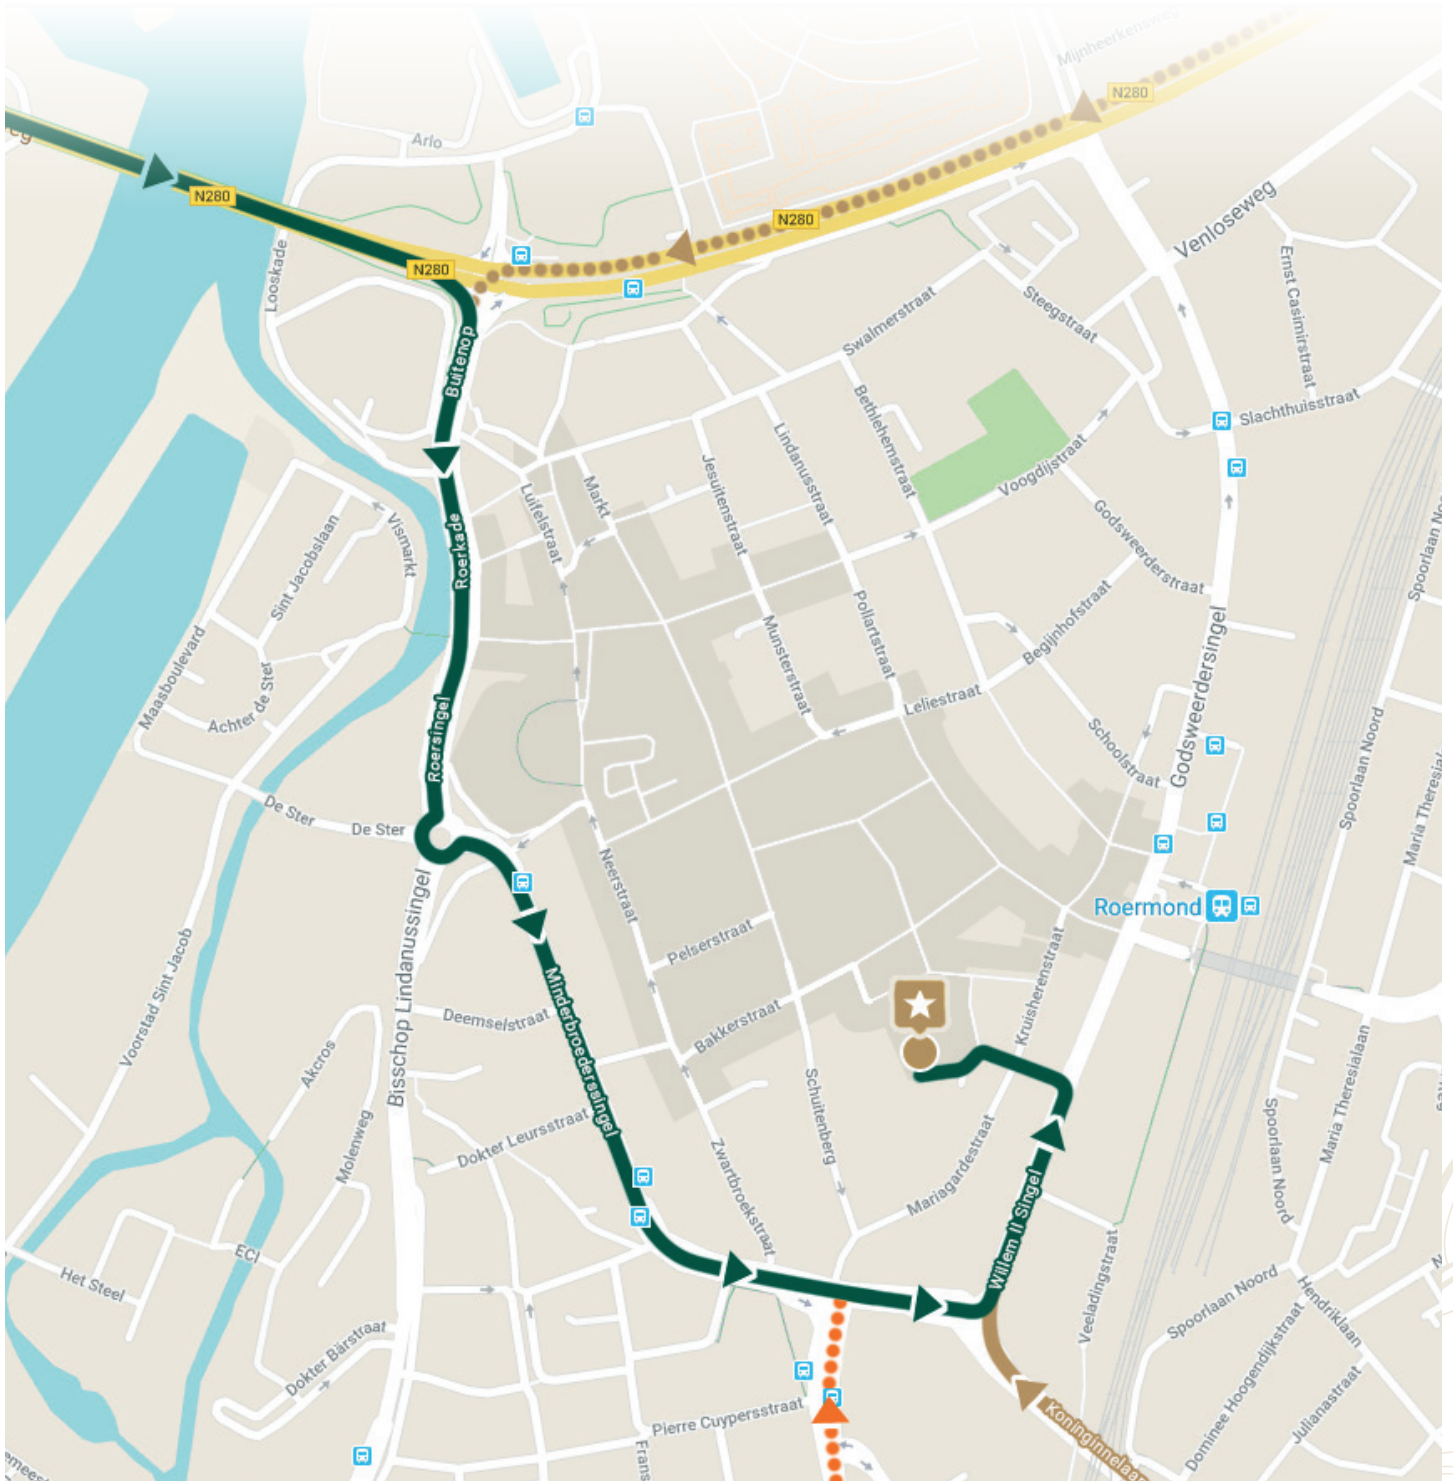

ROUTE BESCHRIJVING

DIRECTIONS • WEGBESCHREIBUNG

DIRECTIONS

ENGLISH

Navigation

If you want to reach our hotel via navigation please enter "Achter de Oranjerie" as your destination.

DIRECTIONS

ENGLISH

Navigation

If you want to reach our hotel via navigation please enter "Achter de Oranjerie" as your destination.

FROM MAASTRICHT / HEERLEN

-  Take the A73 towards Roermond.
-  Take exit 20-Roermond-Oost for the N293 towards Roermond-Oost/Herkenbosch/Melick.
-  Use the right lane to turn right onto the Koninginnelaan/N293
-  Continue on Koninginnelaan for 2,1 kilometers. Go straight at the two roundabouts.
-  Turn right onto the Willem II Singel.
-  Turn left onto the Sint Cornelisstraat
-  Continue onto 'Achter de Oranjerie'.
-  You have reached your destination.

Achter de Oranjerie
6041 JX Roermond

FROM VENLO / GERMANY

-  Take the A73 towards Roermond/Maastricht.
-  Take exit 20-Roermond-Oost for the N293 towards Roermond-Oost/Herkenbosch/Melick.
-  Turn right onto the Koninginnelaan.
-  Continue on Koninginnelaan for 2,1 kilometers. Go straight at the two roundabouts.
-  Turn right onto the Willem II singel.
-  Turn left onto the Sint Cornelisstraat.
-  Continue onto 'Achter de Oranjerie'.
-  You have reached your destination.

Achter de Oranjerie
6041 JX Roermond

FROM EINDHOVEN / WEERT

-  Take the N280 towards Roermond.
-  Directly after the Maasbrug, turn right onto Buitenop.
-  Continue onto the Roerkade.
-  Continue onto the Roersingel.
-  At the roundabout, take the 3rd exit onto the Minderbroederssingel.
-  keep left to continue on the Willem II Singel.
-  Turn left onto the Sint Cronelisstraat.
-  Continue onto Achter de Oranjerie.
-  You have reached your destination.